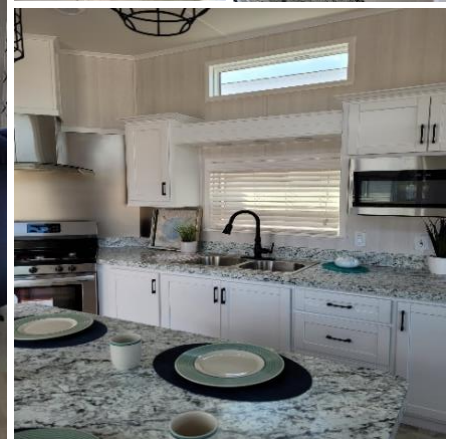

For more information:

tina@landscapefx.com 519-728-2361 ext. 5 Rochesterplace.com/resort/models/