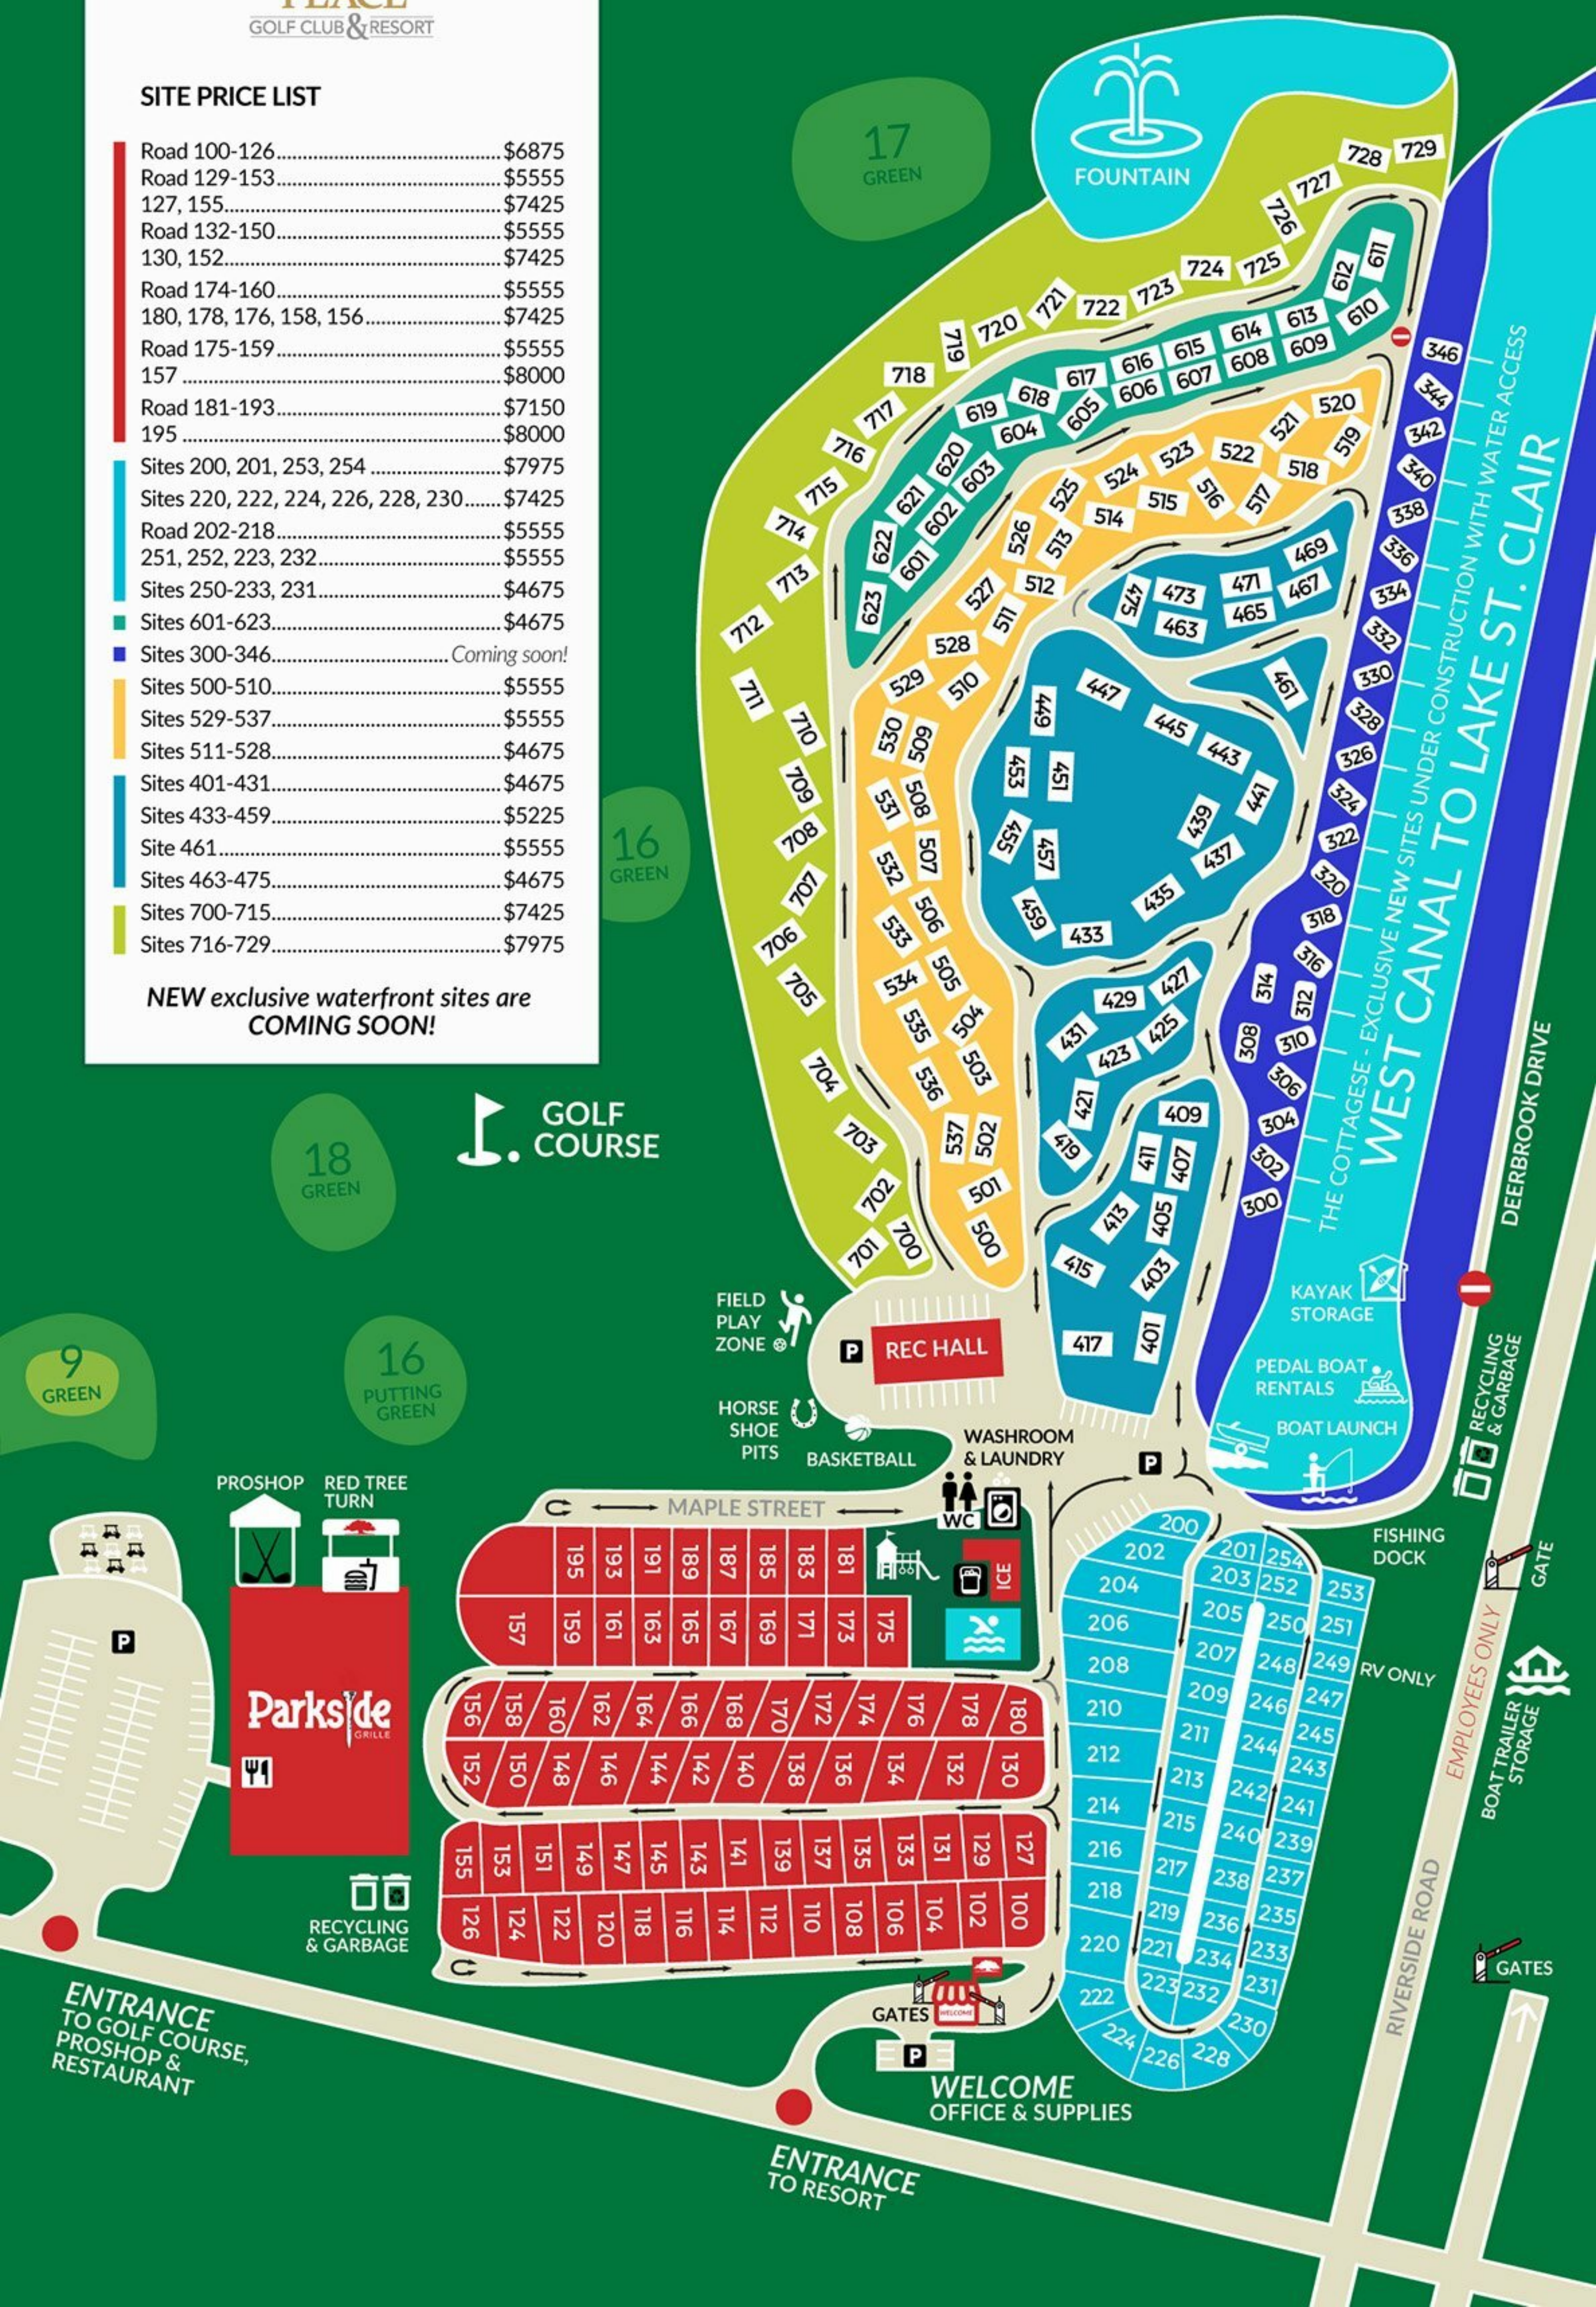

SITE PRICE LIST

Road 100-126.....	\$6875
Road 129-153.....	\$5555
127, 155.....	\$7425
Road 132-150.....	\$5555
130, 152.....	\$7425
Road 174-160.....	\$5555
180, 178, 176, 158, 156.....	\$7425
Road 175-159.....	\$5555
157.....	\$8000
Road 181-193.....	\$7150
195.....	\$8000
Sites 200, 201, 253, 254.....	\$7975
Sites 220, 222, 224, 226, 228, 230.....	\$7425
Road 202-218.....	\$5555
251, 252, 223, 232.....	\$5555
Sites 250-233, 231.....	\$4675
Sites 601-623.....	\$4675
Sites 300-346.....	Coming soon!
Sites 500-510.....	\$5555
Sites 529-537.....	\$5555
Sites 511-528.....	\$4675
Sites 401-431.....	\$4675
Sites 433-459.....	\$5225
Site 461.....	\$5555
Sites 463-475.....	\$4675
Sites 700-715.....	\$7425
Sites 716-729.....	\$7975

NEW exclusive waterfront sites are COMING SOON!

GOLF COURSE

18 GREEN

9 GREEN

16 PUTTING GREEN

16 GREEN

17 GREEN

PROSHOP RED TREE TURN

Parkside GRILLE

RECYCLING & GARBAGE

ENTRANCE TO GOLF COURSE, PROSHOP & RESTAURANT

WELCOME OFFICE & SUPPLIES

ENTRANCE TO RESORT

WEST CANAL TO LAKE ST. CLAIR

THE COTTAGESE - EXCLUSIVE NEW SITES UNDER CONSTRUCTION WITH WATER ACCESS

DEERBROOK DRIVE

RECYCLING & GARBAGE

GATE

EMPLOYEES ONLY

BOAT TRAILER STORAGE

GATES

RIVERSIDE ROAD

FISHING DOCK