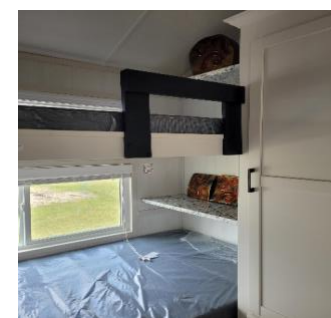

For more information:

tina@landscapefx.com 519-728-2361 ext. 5 Rochesterplace.com/resort/models/