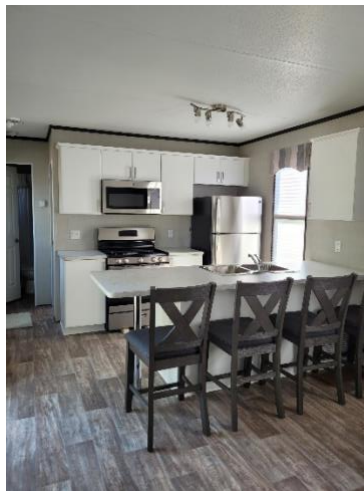

RIDGEVILLE

\$159,900

Site 613

FEATURES

- 456 sq. ft
- 2 bedrooms
- 2nd bedroom bunk beds (4)
- Full bathroom with tub
- Eat- in kitchen nook
- Electric fireplace
- Pull out sofa
- Open concept living
- Fully furnished