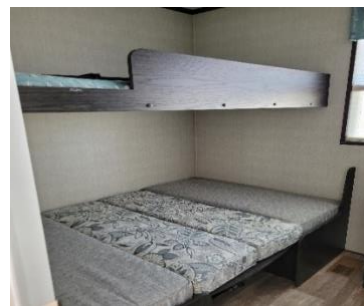

RIDGEVILLE

\$159,900

Site 613

FEATURES

- 456 sq. ft
- 2 bedrooms
- 2nd bedroom bunk beds (4)
- Full bathroom with tub
- Eat- in kitchen nook
- Electric fireplace
- Pull out sofa
- Open concept living
- Fully furnished