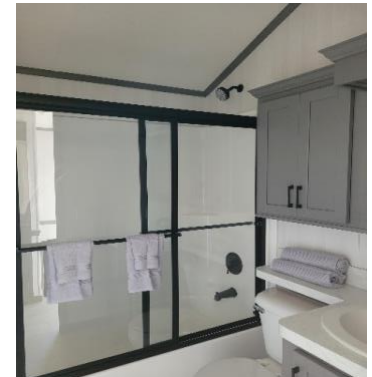

ST. LAWRENCE

\$224,900

Woodland Park Model Home

Site 601

FEATURES

- 480 sq. ft
- 2 Bedroom - sleeps 6
- Full bath with tub
- Bar style eat-in kitchen
- Fully furnished
- Open concept
- Electric fireplace
- Raised ceilings
- Ample storage